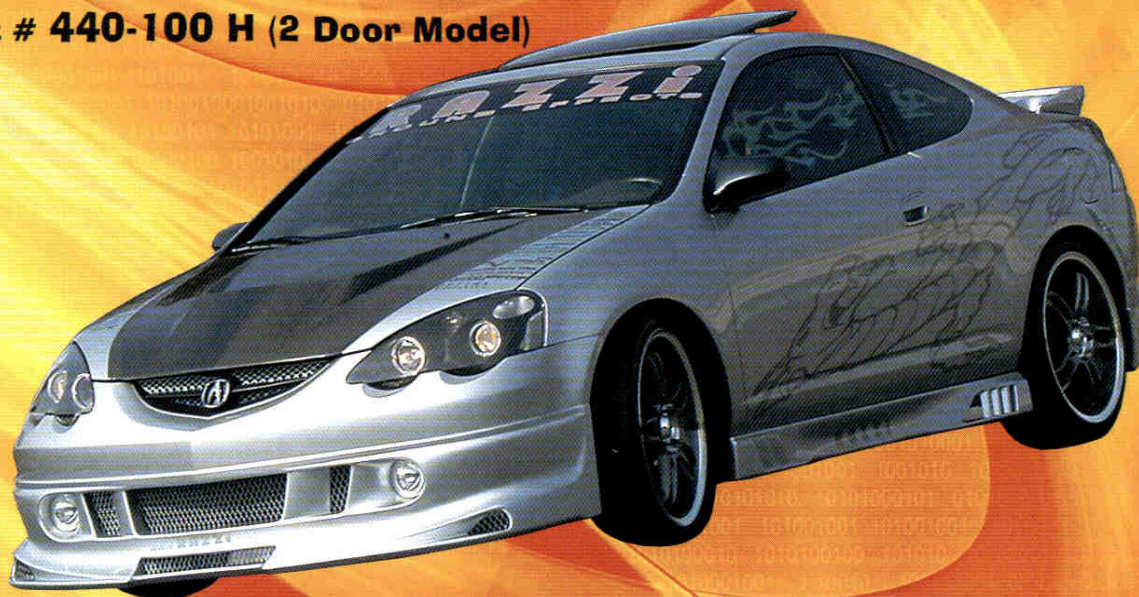

ACURA RSX

RAZZI® GROUND EFFECTS PACKAGE

2002 - 2004

Part # 440-100 H (2 Door Model)

"The Most Respected Name In The Restyling Industry"

www.RAZZI.com

Optional Items:

Razzi® Down Force II™ Custom Design
Rear Deck Wing Spoiler
(Part #F10110)

Razzi Factory Style Rear Deck Wing Spoiler
(Part #P10107)

S.S. Cone Shaped (10.5" long) Rolled Edge, Straight Cut
Exhaust Extension Tip
(Part #EXSS-RX10)

4" Round Clear Driving Light Basic Style (Part #RLK-100)
or
Angel Eye Style (Part #ARLK-100)

Non-Rusting Aluminum Mesh Screen 10-pc Set
(Part #440-MS-10)

Distributed By:

Call your local RAZZI Distributor
or
RAZZI's Customer Support Team

800-235-6087

REAR DECK WING SPOILERS!

All available Factory Paint match
Custom, Factory & Universal Styles
Light Weight Razzi Fibrewing
& BlowMold ABS

Same Day shipping -- painted or primer

**RAZZI IS YOUR #1
SOURCE FOR WINGS**