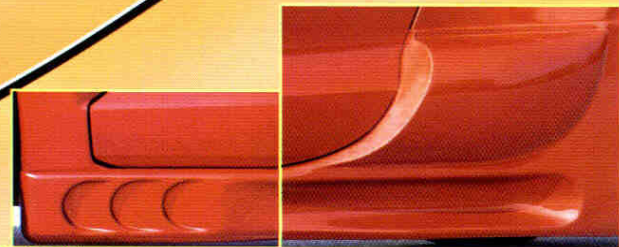

© 2006 RAZZI CORP.

Mitsubishi ECLIPSE

RAZZI® GROUND EFFECTS PACKAGE

"The Most Respected Name In The Restyling Industry"

2006-Current Part #581-100 H

www.RAZZI.com

DISTRIBUTED BY:
Call your local RAZZI Distributor
or
RAZZI's Customer Support Team
800-235-6087

REAR DECK WING SPOILERS!
Custom, Factory & Universal Styles
All available Factory Paint colors
BlowMold ABS & Razzi FibreWing™
Same Day Shipping — painted or primer
RAZZI IS YOUR #1 SOURCE for WINGS

Optional Items:
Rear Side Window Scoops
"Cone Shaped" 6 3/4" Exhaust Tip w/Clamp
Non-Rusting Aluminum Mesh Screen 2-Pc Set