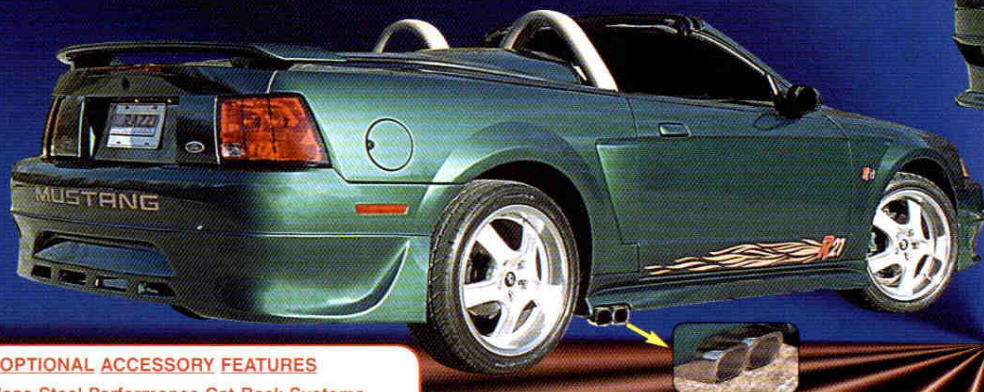

"The Most Respected Name In The Restyling Industry"

www.RAZZI.com

FORD MUSTANG

RAZZI® GROUND EFFECTS PACKAGES

1999 - 2004

Fits both V-6 & V-8 Models

R21 Mustang Side Exhaust Styling Part# 204-100 J

This "R21" Side Exhaust Design was built as a project vehicle for Ford & was displayed in the Ford Motor Co. booth at the Las Vegas SEMA Show.

Razzi is the exclusive designer & manufacturer of the "R21" Mustang

Tires courtesy of BFGoodrich. Wheels courtesy of Panther Custom Wheels.

OPTIONAL ACCESSORY FEATURES

- Stainless Steel Performance Cat-Back Systems
- For Razzi #204 R21 Mustang **DUAL SIDE EXHAUST**
- For Razzi #219 Mustang **DUAL REAR EXHAUST**
- or **STAINLESS STEEL EXHAUST TIPS for REAR**