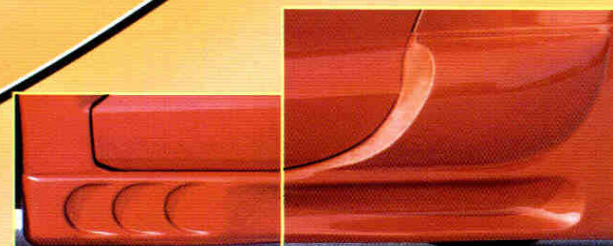

© 2006 RAZZI CORP.

Mitsubishi ECLIPSE

RAZZI® GROUND EFFECTS PACKAGE

"The Most Respected Name In The Restyling Industry"

2006-Current Part #581-100 H

www.RAZZI.com

DISTRIBUTED BY:
Call your local RAZZI Distributor
or
RAZZI's Customer Support Team
800-235-6087

REAR DECK WING SPOILERS!
Custom, Factory & Universal Styles
All available Factory Paint colors
BlowMold ABS & Razzi FibreWing™
Same Day Shipping — painted or primer
RAZZI IS YOUR #1 SOURCE for WINGS

Optional Items:
Rear Side Window Scoops
"Cone Shaped" 6 3/4" Exhaust Tip w/Clamp
Non-Rusting Aluminum Mesh Screen 2-Pc Set